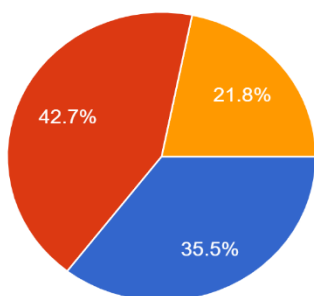

- School starts at 09:00 and finishes at 13:40 for Infants and 14:40 for all other classes
- School starts at 09:10 and finishes at 13:50 for Infants and 14:50 for all other classes
- Either option

As from above, the school starting time will remain at **09:10** and finishing time at **13:50** and **14:50** as appropriate to classes.

Thank you again for your participation in what ended up in being quite a close result.

School Self-Evaluation Questionnaire for Parents

We are currently undertaking a self-evaluation of teaching and learning in our school. The views of parents are very important to us and can really help us. By giving us your views and opinions, we can continue to improve the learning of pupils in our school.

We invite you to help us by completing the questionnaire at the link below. It should take no longer than 10 minutes to complete.

We would be very grateful if you would complete it and return it to the school on or before Wednesday 23rd February. Please note that you may complete the questionnaire anonymously and that all individual responses will be treated confidentially. The link will also be sent by Textaparent for your convenience.

<https://forms.gle/rSLMR958bB5uxoFn6>